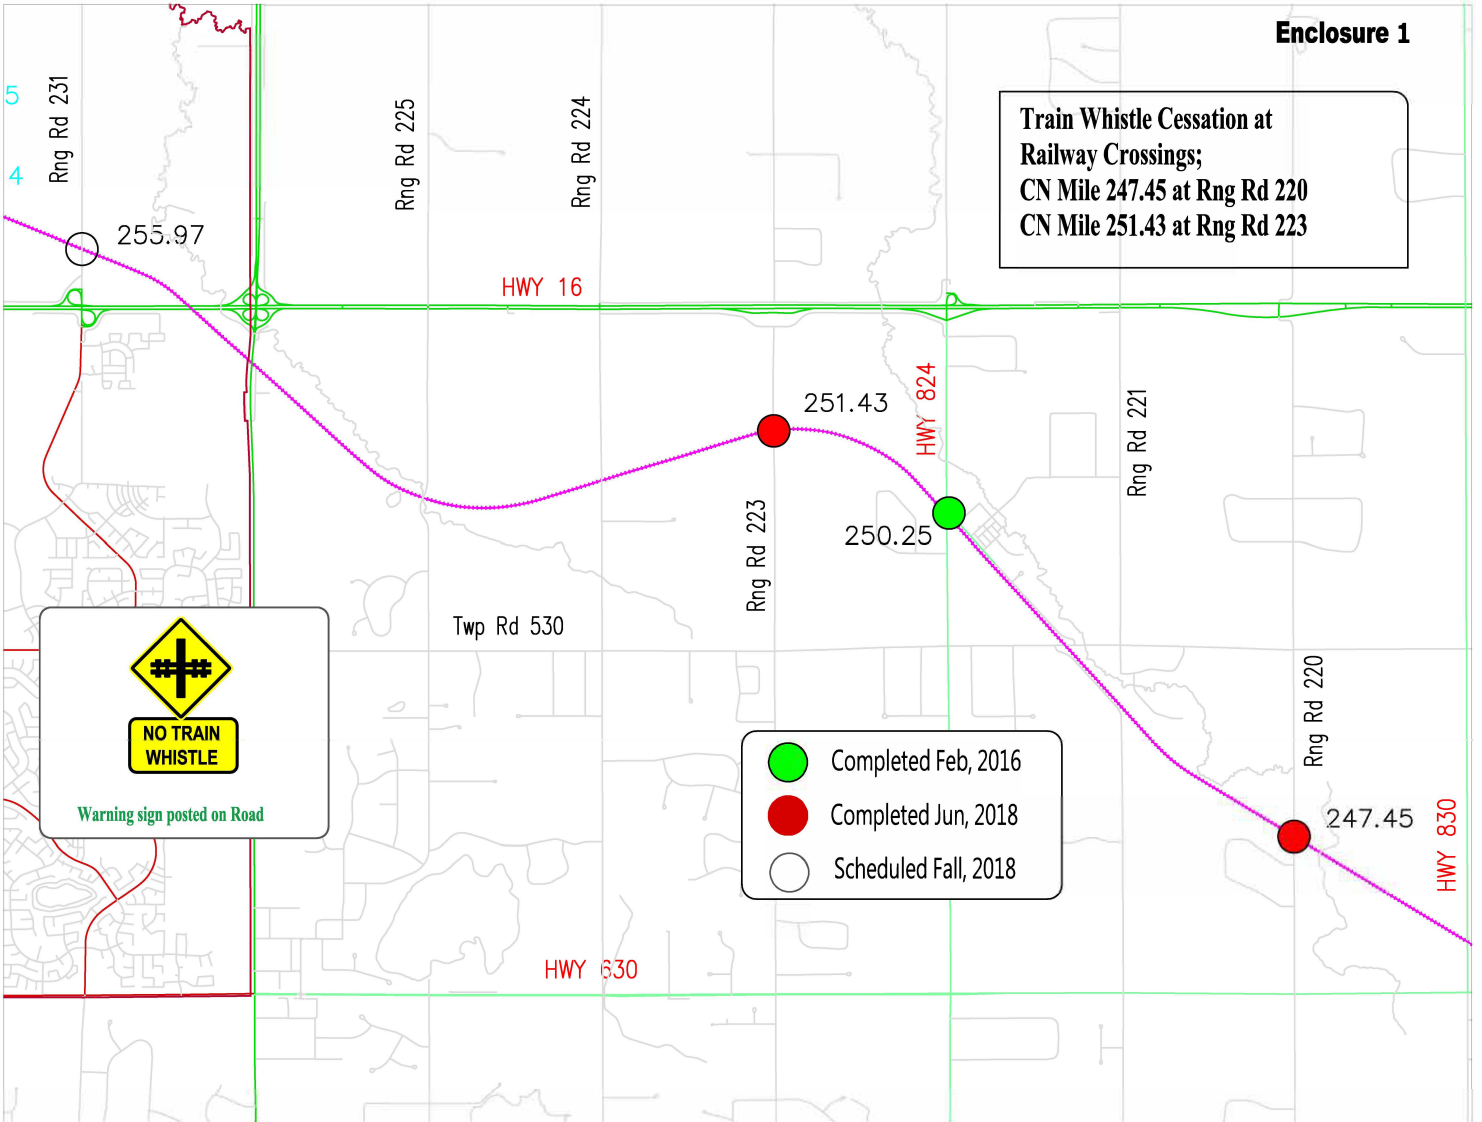

**Enclosure 1**

**Train Whistle Cessation at  
Railway Crossings;  
CN Mile 247.45 at Rng Rd 220  
CN Mile 251.43 at Rng Rd 223**

- Completed Feb, 2016
- Completed Jun, 2018
- Scheduled Fall, 2018