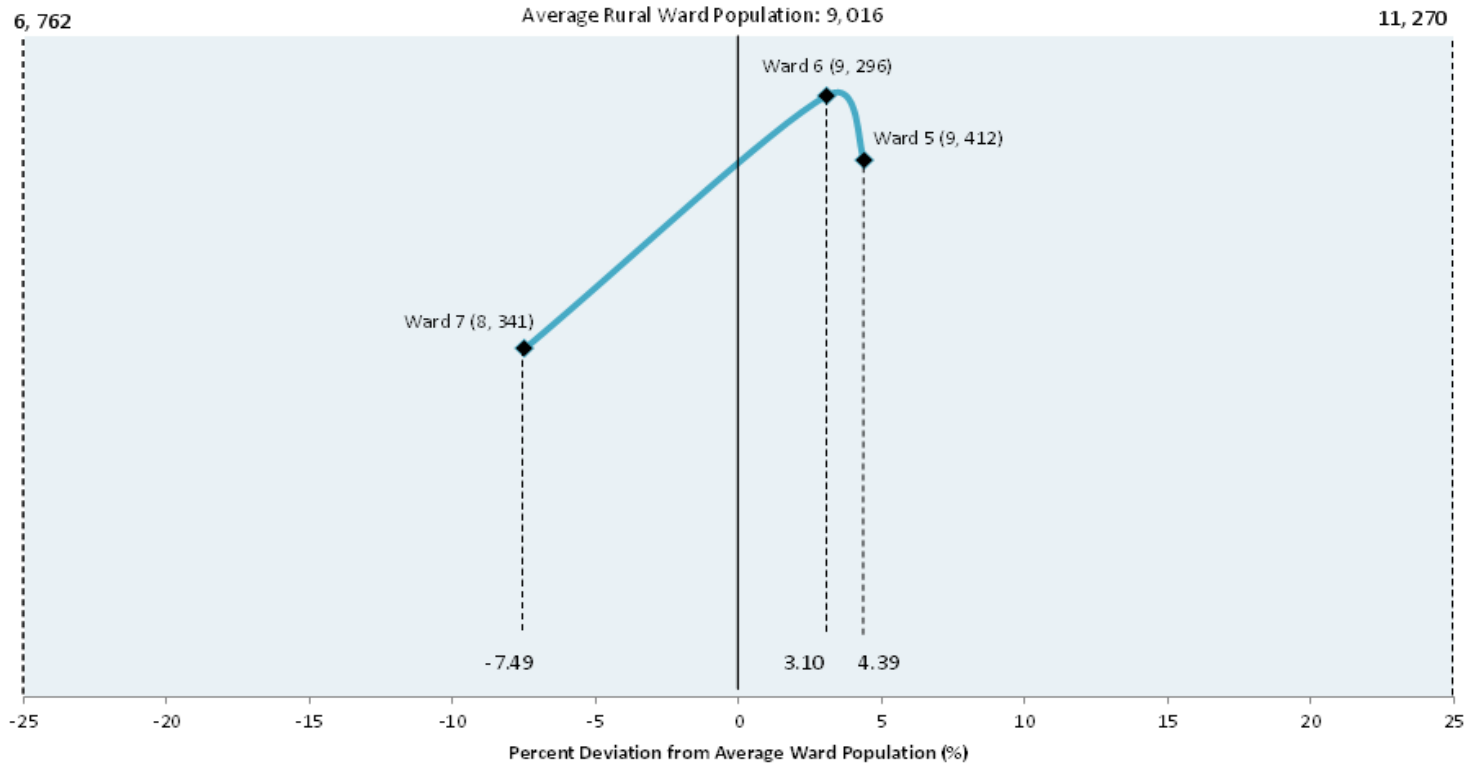

Total urban population: 71, 332

### Urban Ward Population Deviation

Total urban eligible voters: 50, 977

### Urban Ward # of Eligible Voters Deviation

Total rural population: 27,049

### Rural Ward Population Deviation

Total rural eligible voters: 19,890