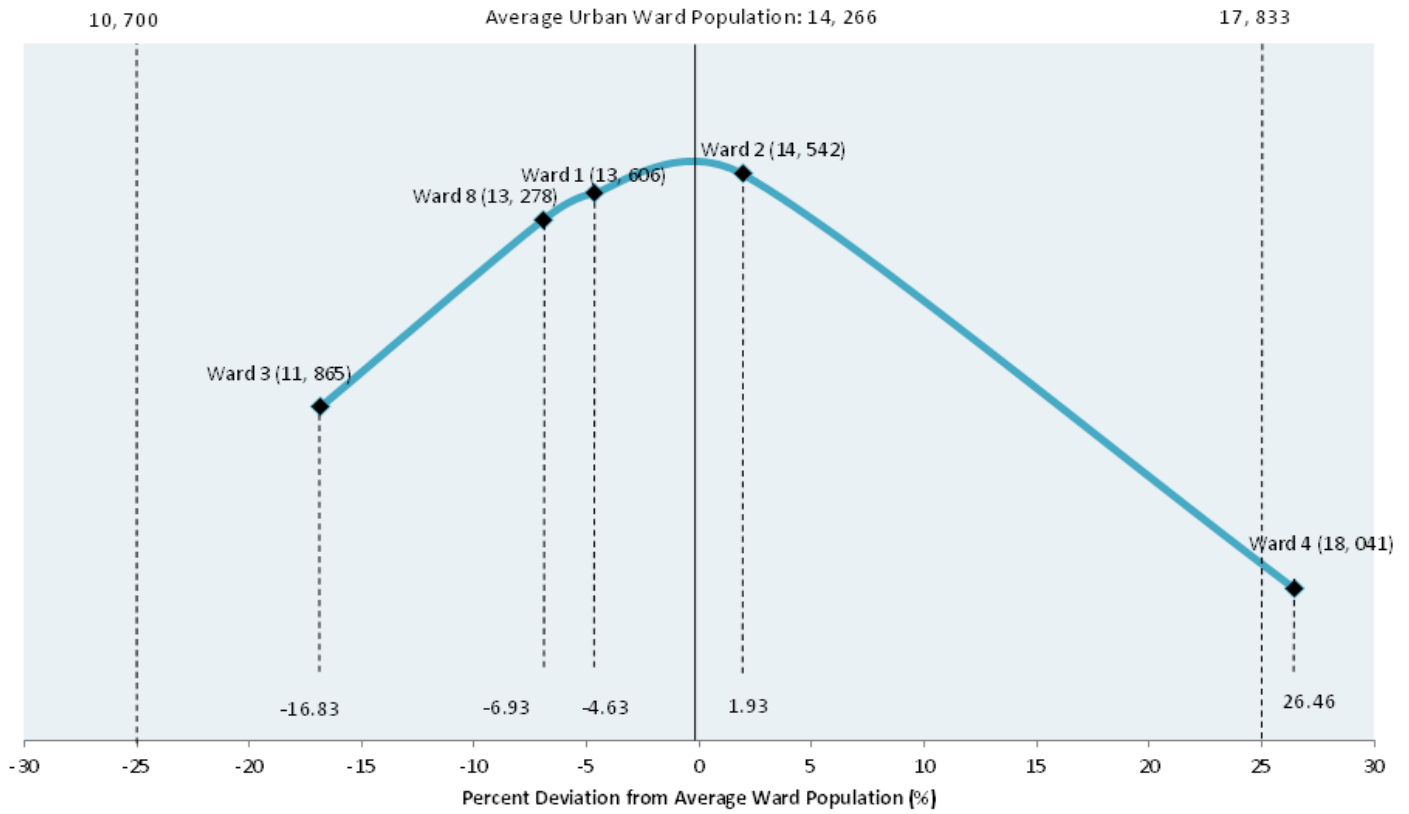

Total urban population: 71, 332

### Urban Ward Population Deviation

Total urban eligible voters: 50, 977

### Urban Ward # of Eligible Voters Deviation

Total rural population: 27,049

### Rural Ward Population Deviation

Total rural eligible voters: 19,890