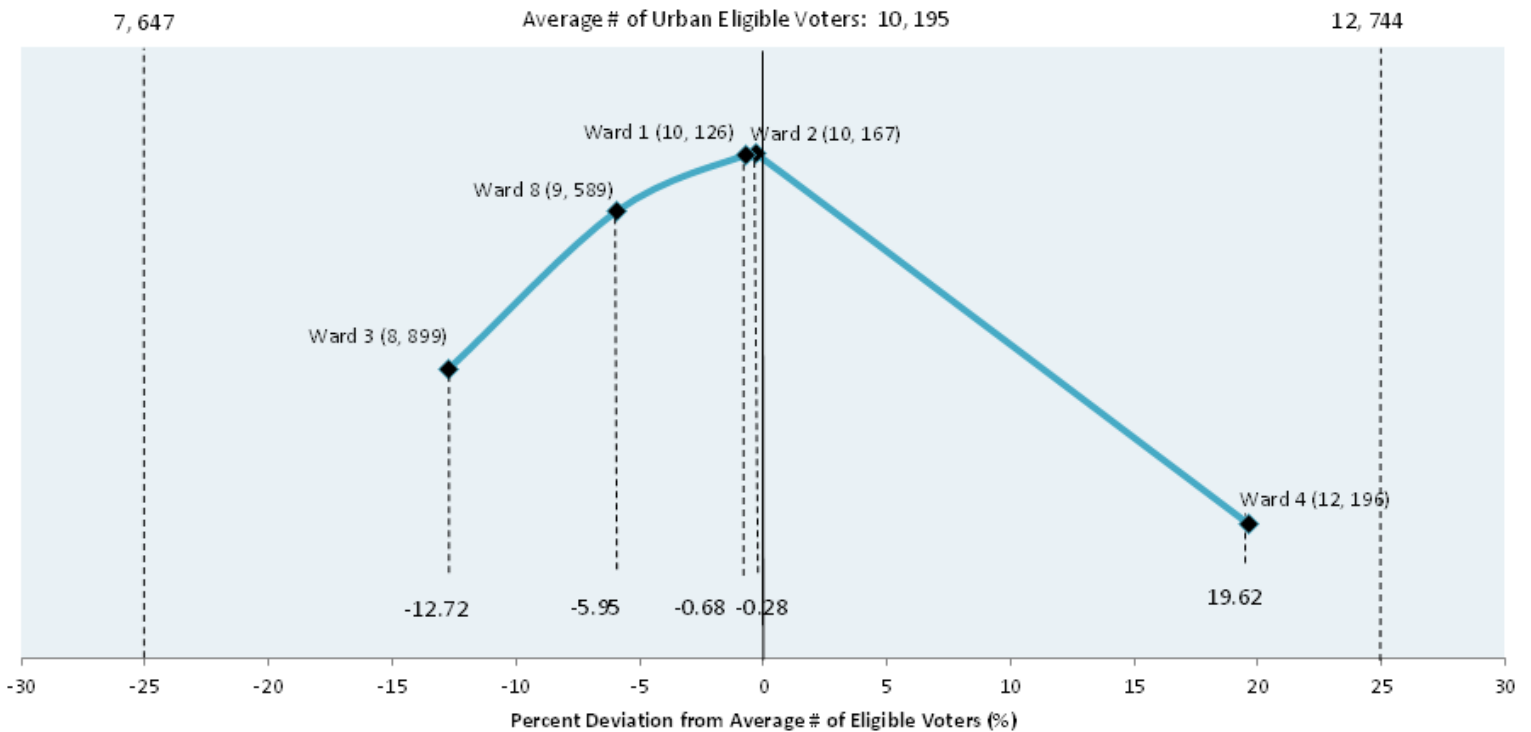

Total urban population: 71, 332

### Urban Ward Population Deviation

Total urban eligible voters: 50, 977

### Urban Ward # of Eligible Voters Deviation

Total rural population: 27,049

### Rural Ward Population Deviation

Total rural eligible voters: 19,890