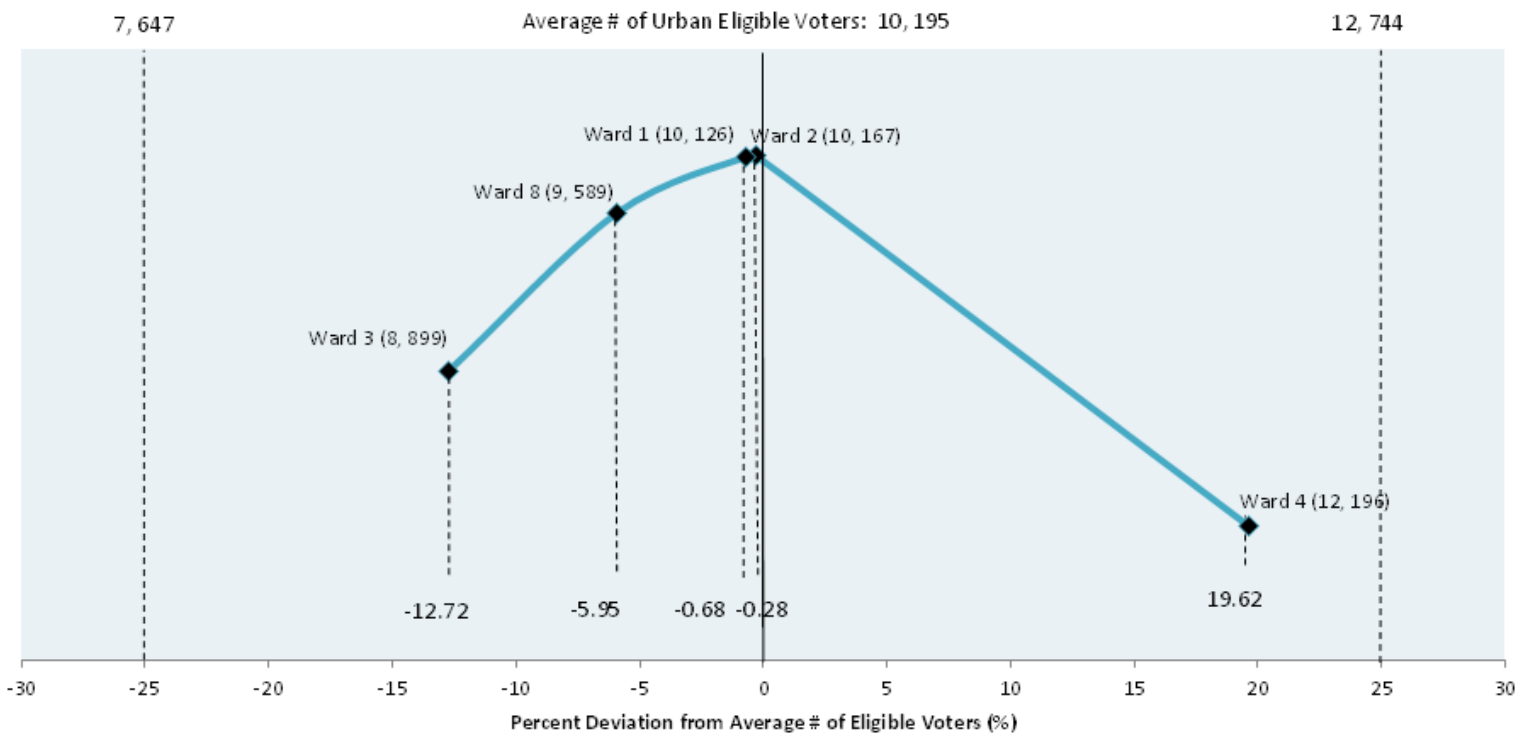

Total urban population: 71,332

Urban Ward Population Deviation

Total urban eligible voters: 50,977

Urban Ward # of Eligible Voters Deviation

Total rural population: 27,049

Rural Ward Population Deviation

Total ruraleligible voters: 19,890

Rural Ward # of Eligible Voters Deviation