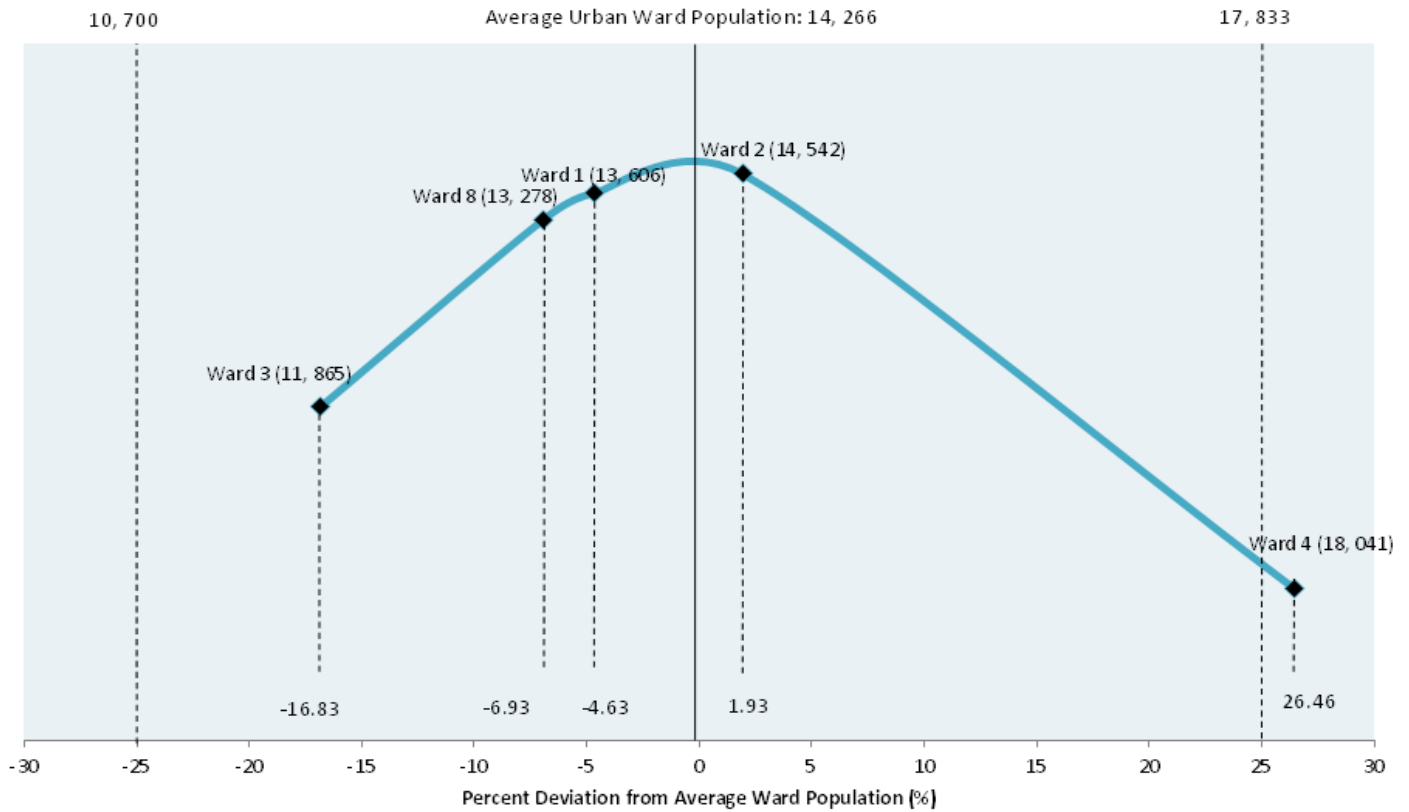

Total urban population: 71,332

Urban Ward Population Deviation

Total urban eligible voters: 50,977

Urban Ward # of Eligible Voters Deviation

Total rural population: 27,049

Rural Ward Population Deviation

Total ruraleligible voters: 19,890

Rural Ward # of Eligible Voters Deviation