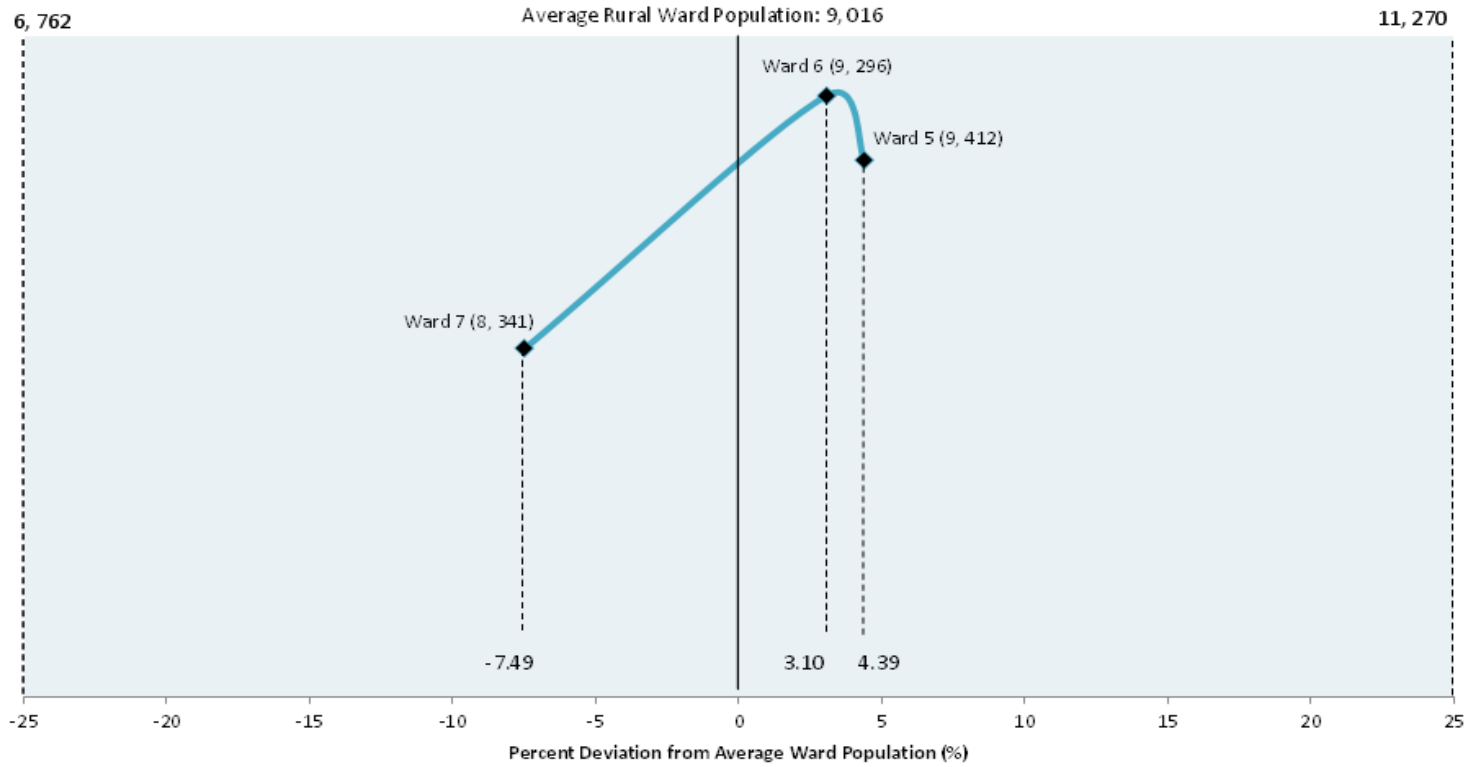

Total urban population: 71,332

Urban Ward Population Deviation

Total urban eligible voters: 50,977

Urban Ward # of Eligible Voters Deviation

Total rural population: 27,049

Rural Ward Population Deviation

Total ruraleligible voters: 19,890

Rural Ward # of Eligible Voters Deviation