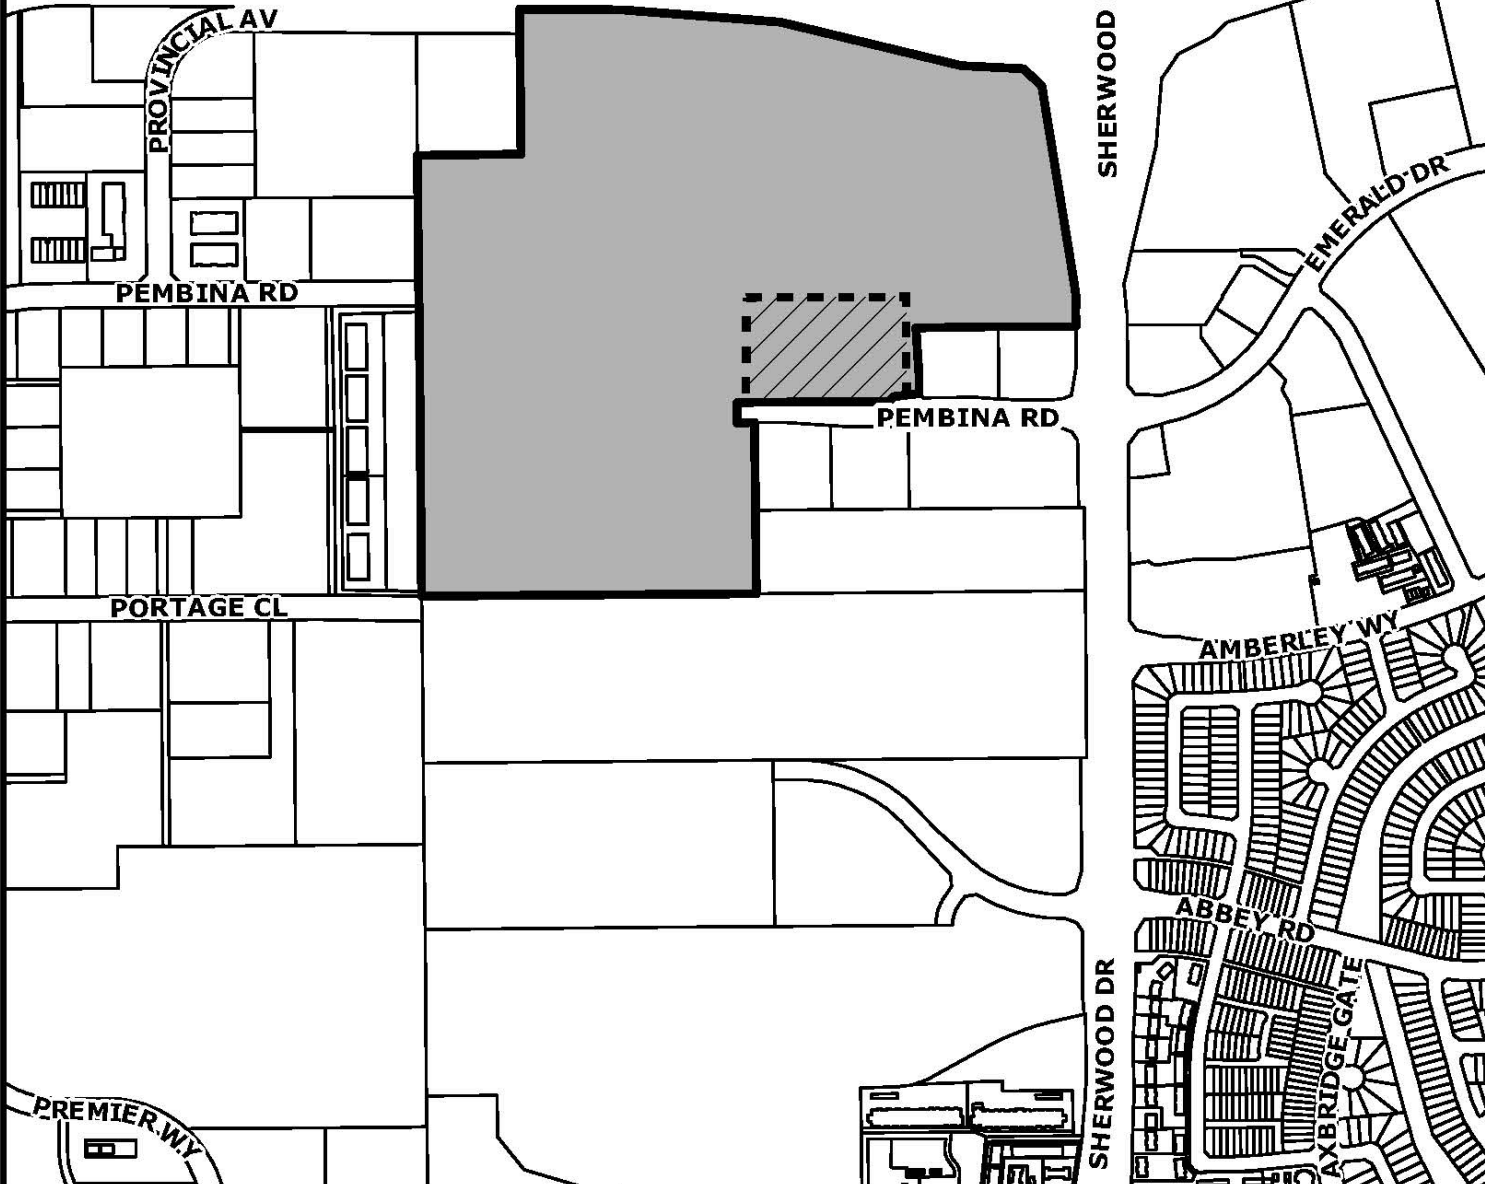

AXBRIDGE GATE

PROVINCIAL AV

PEMBINA RD

PORTAGE CL

PREMIER WY

PEMBINA RD

LOCATION MAP
Pt. of NE 10-53-23-W4

 TITLED AREA

 AREA OF PROPOSED REZONING

FILE NUMBER: 2022A011

 STRATHCONA COUNTY
DATE DRAWN: Mar 23, 2022