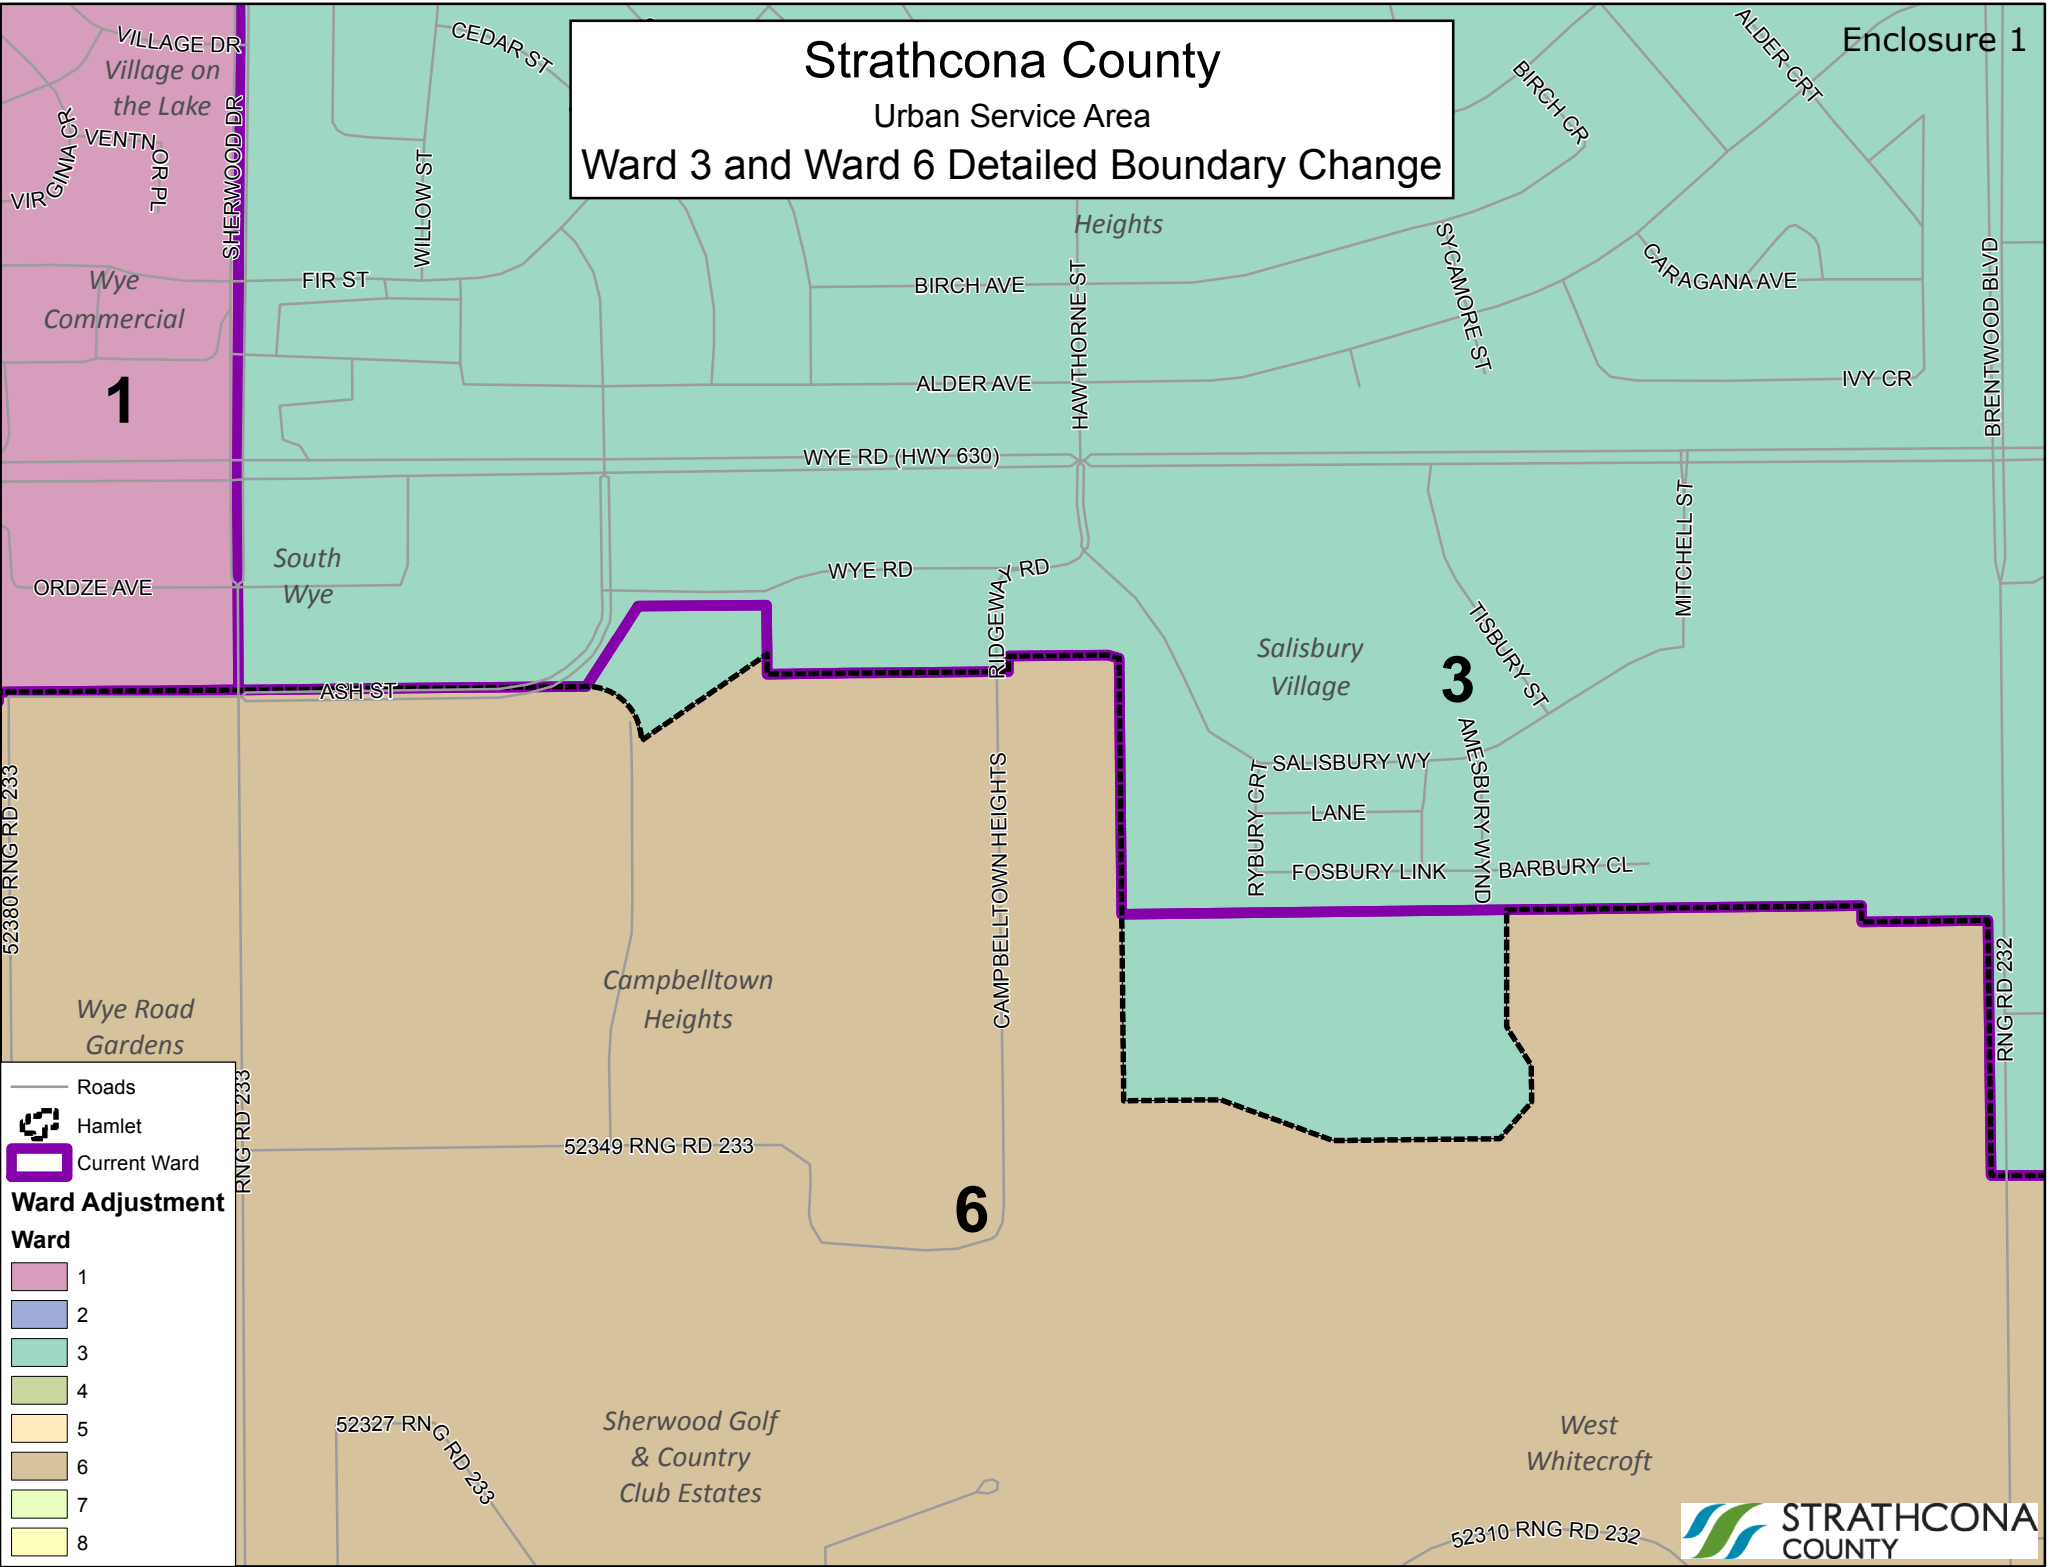

# Strathcona County

## Urban Service Area

### Ward 3 and Ward 6 Detailed Boundary Change

Enclosure 1

— Roads

Hamlet

Current Ward

**Ward Adjustment**

**Ward**

- 1
- 2
- 3
- 4
- 5
- 6
- 7
- 8